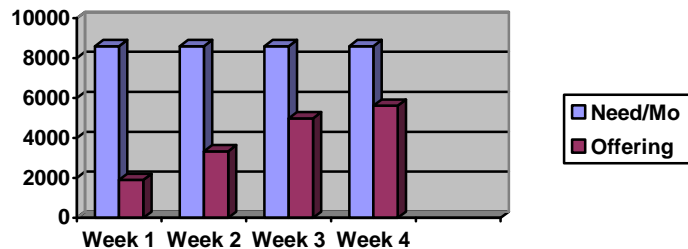

TO SERVE YOU IN MINISTRY

cvsda@sbcglobal.net	Fax 619 422-7593	www.chulavistasda.org
Drusilla Gaines, Secretary	Mon-Thurs 9 AM-12 Noon	619 422-0405
Bradley Williams, Pastor	roybrad2@juno.com	619-216-4812
		cell 619-616-0657
Will Penick, Young Adult Min. Asst.	will.penick@gmail.com	cell 619-746-3745
Don Them, Head Elder	dthem@sbcglobal.net	619 470-3264
Bobbi Them, Head Deaconess	bobbithem@gmail.com	619 470-3264
Kenny Hill, Head Deacon	kenny@chulavistasda.org	619-479-0840

ANNOUNCEMENTS

FOR THE NEXT THREE SABBATHS Pastor Randy Skeete will be preaching the message of salvation and truth for the last days. In addition, every evening at 7:00 p.m. between now and December 18 Pastor Skeete will be addressing the fact that Jesus is coming and being ready for that wonderful and awesome day is vitally important. A great day of revival is coming to the world to win souls and prepare Christians to meet their Lord. Let it begin in your life now as you come out night by night. And let it begin in others lives through your invitation to come with you.

CHANGE IN SCHEDULE The regular December Fellowship Lunch will be held **December 18** and will be hosted by the Library & Missionary Booth personnel.

RECYCLING FOR EVANGELISM Remember to bring your recyclables for evangelism. To date $3,434.57 has been raised.

Church Budget November 2010

CHURCH BUDGET REPORT 2010

Weekly Budget	$ 1,984	Received last week	$ 634
Year to date Budget	$ 93,232	Received year to date	$ 84,400