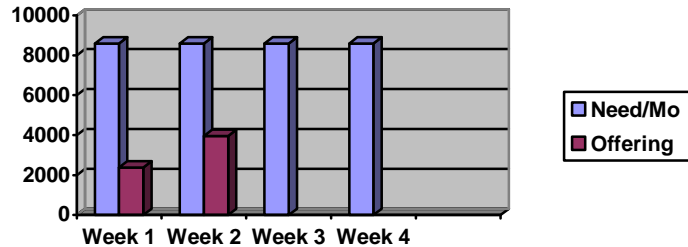

FELLOWSHIP LUNCH Guests are invited to join us for lunch following the Worship Service.

Church Budget December 2010

CHURCH BUDGET REPORT 2010

Weekly Budget	\$ 1,984	Received last week	\$ 1,571
Year to date Budget	\$ 97,200	Received year to date	\$ 88,353