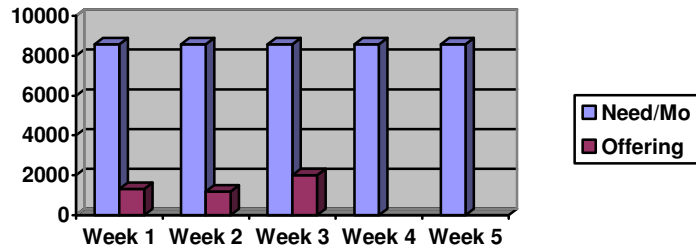

TO SERVE YOU IN MINISTRY

cvsda@sbcglobal.net	Fax 619 422-7593	www.chulavistasda.org
Drusilla Gaines, Secretary	Mon-Thurs 9 AM-12 Noon	619 422-0405
Bradley Williams, Pastor	roybrad2@juno.com	619-216-4812
		cell 619-616-0657
Will Penick, Young Adult Min. Asst.	will.penick@gmail.com	cell 619-395-5469
Don Them, Head Elder	dthem@sbcglobal.net	619 470-3264
Bobbi Them, Head Deaconess	bobbithem@gmail.com	619 470-3264

ANNOUNCEMENTS

MEMBERSHIP TRANSFER First Reading
Outgoing: Mary Kay Garcia to Grants Pass, OR

SABBATH SCHOOL COUNCIL MEETING TODAY - right after Sabbath lunch in Fellowship Hall.

GLOW OutReach: This afternoon, January 22, at 4 pm, Downtown San Diego you have an opportunity. Everyday there is someone looking for answers, and everyday we know the source of all answers. If you haven't done it yet, you've got to try it, it is so easy and contagious. Call Justing at 310-270-7304 for more information.

QUITARRAS de SION (Guitars of Zion) will present a vespers concert, Friday evening, Jan. 28, at 7 pm in LibertyHall at Paradise Village (2700 E 4th St., National City 91950). They are a music ministry from Broadway Spanish Church. Come and bring a neighbor to this inspirational concert.

Church Budget January, 2011

CHURCH BUDGET REPORT 2010			
Weekly Budget	$ 1,978	Received last week	$ 1,999
Year to date Budget	$ 5,934	Received year to date	$ 4,489