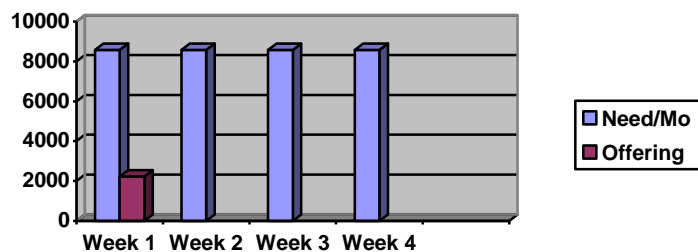

TO SERVE YOU IN MINISTRY			
cvsda@sbcglobal.net	Fax 619 422-7593	www.chulavistasda.org	
Drusilla Gaines, Secretary	Mon-Thurs 9 AM-12 Noon	619 422-0405	
Bradley Williams, Pastor	roybrad2@juno.com	619-216-4812	
		cell 619-616-0657	
Will Penick, Young Adult Min. Asst.	will.penick@gmail.com	cell 619-395-5469	
Don Them, Head Elder	dthem@sbcglobal.net	619 470-3264	
Bobbi Them, Head Deaconess	bobbithem@gmail.com	619 470-3264	

ANNOUNCEMENTS

THE FLORAL ARRANGEMENT in the Sanctuary today is a love offering to God from Lucy Rapp in honor of the birthdays of her grandsons Adan & Dario.

TUESDAY NIGHT BIBLE CLASS led by Pastor Williams has resumed. Come at 7:00 p.m. and be blessed by this study based on *"The Silencing of Satan"*.

DEACONESSES/JR. DEACONESSES Please note the meeting scheduled for today is at 1:30 p.m.

THURSDAY PRAYER SESSION *"Adventist Revival Movement for the Endtime Prayer Force Ministry"* in cooperation with Outreach Ministries will open the church every Thursday from 7:00-8:30 p.m. for a prayer session. EVERYONE welcome to come and pray.

Church Budget February, 2011

CHURCH BUDGET REPORT 2010			
Weekly Budget	$ 1,978	Received last week	$ 2,227
Year to date Budget	11,868	Received year to date	$ 9,579