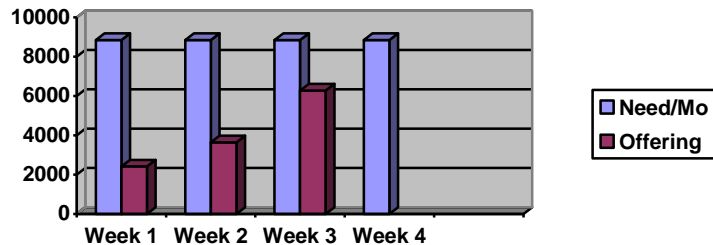

ANNOUNCEMENTS

THE FLORAL ARRANGEMENT in the Sanctuary today is a love offering to God from Oliver Oania in celebration of his wife, Elma's birthday..

MEMBERSHIP TRANSFERS First Reading

Incoming: Pastor Jacqueline Lynch from LL University Church, Loma Linda Gary & Sophia Rayner from Austin The Path SDA Church, Pflugerville, TX, Jesus, Guadalupe, Alicia, & Yesenia Rivera from Paradise Valley Spanish SDA Church, Spring Valley, CA

Loida T. Potter from Bahrain SDA Fellowship, Manama, Bahrain, Arabian Gulf
Outgoing: Yolanda Cordova to San Diego Spanish SDA, San Diego, CA
Sergio Santiago to San Diego Tierrasanta SDA Church, San Diego, CA.

KEEP UP WITH ALYSSA & CHRISTINE Check weekly at <http://chrisalys.blogspot.com/> and be inspired by their testimonies!

PRAYER MEETING continues Wednesday, February 29, 2012, with a study of chapter 24 of *Patriarchs and Prophets* led by Don Them.

Church Budget February 2012

CHURCH BUDGET REPORT 2012

Weekly Budget	$ 2,042	Received last week	$2,640
Year to date Budget	14,294	Received year to date	13,513